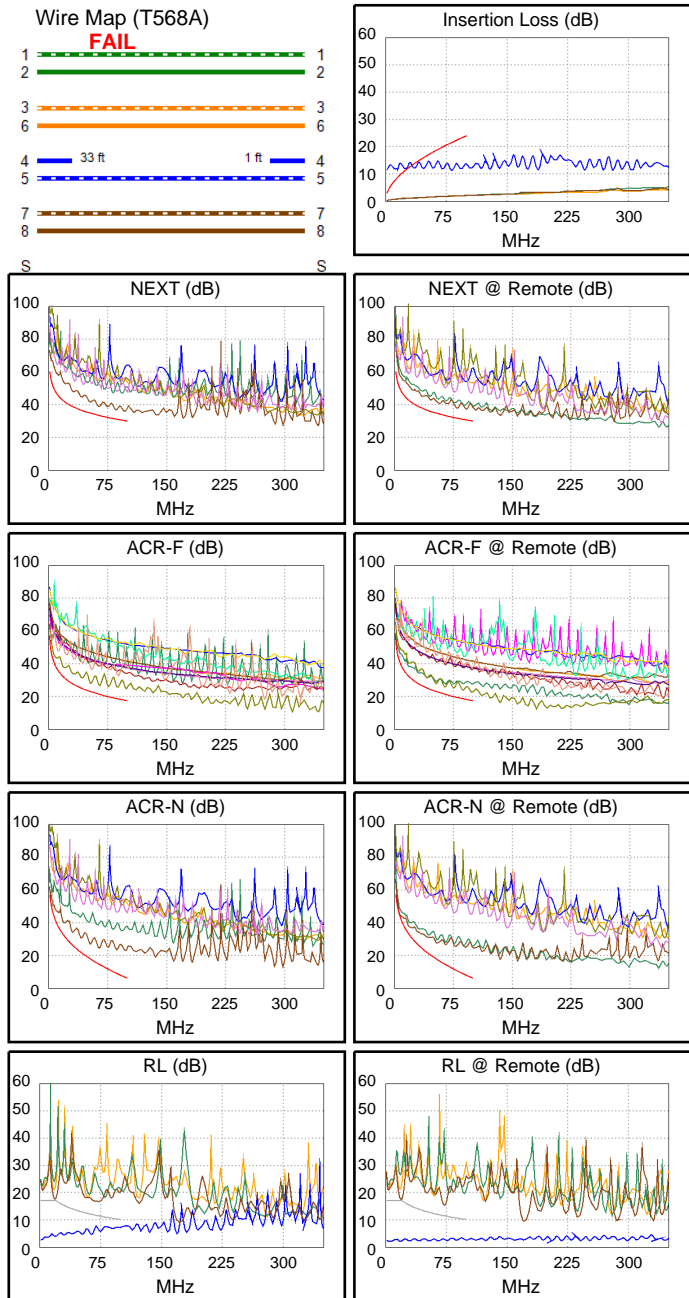

Cable ID: 024

Date / Time: 05/29/2017 01:29:28 PM
Headroom 5.6 dB (NEXT 36-45)
Test Limit: TIA Cat 5e Channel (+All)
 Cable Type: Cat 5e U/UTP
 NVP: 69.0%

Operator: GERALDO
 Software Version: V3.0 Build 6
 Limits Version: V3.0
 Calibration Date:
 Main (Module): 06/06/2013
 Remote (Module): 06/04/2013

Test Summary: FAIL

Model: DSX-5000
 Main S/N: 2420012
 Remote S/N: 2420016
 Main Adapter: DSX-PLA004
 Remote Adapter: DSX-PLA004

Length (ft), Limit 328	[Pair 36]	32
Prop. Delay (ns), Limit 555	[Pair 12]	49
Delay Skew (ns), Limit 50	[Pair 12]	2
Resistance (ohms)	[Pair 45]	Open
Resist. Unbal. (ohms), Limit 0.20	[Pair 45]	... F
Insertion Loss Margin (dB)	[Pair 45]	-8.6 F
Frequency (MHz)	[Pair 45]	1.9
Limit (dB)	[Pair 45]	3.0

PASS	MAIN	SR	MAIN	SR
Worst Pair	36-45	12-45	36-45	36-45
ACR-F (dB)	4.4	3.4	7.1	5.0
Freq. (MHz)	6.6	2.8	98.8	99.3
Limit (dB)	41.0	48.6	17.5	17.5
Worst Pair	45	45	45	45
PS ACR-F (dB)	3.6	3.0	10.0	6.7
Freq. (MHz)	1.0	1.0	99.0	99.3
Limit (dB)	54.4	54.4	14.5	14.5

FAIL	MAIN	SR	MAIN	SR
Worst Pair	45	45	45	45
RL (dB)	-14.5 F	-15.0 F	-14.5	-15.0
Freq. (MHz)	1.8	18.4	1.8	18.4
Limit (dB)	17.0	17.0	17.0	17.0

Cable ID: 024

Date / Time: 05/29/2017 01:29:28 PM
Headroom 5.6 dB (NEXT 36-45)
Test Limit: TIA Cat 5e Channel (+All)
 Cable Type: Cat 5e U/UTP
 NVP: 69.0%