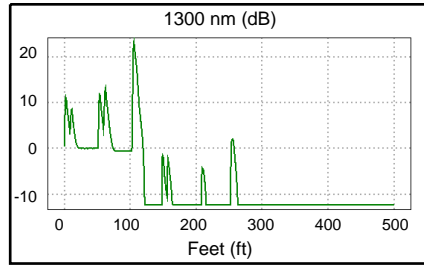

**Cable ID: 161**

Date / Time: 01/01/1970 01:04:52 AM      n = 1.4820 (850 nm)  
Cable Type: OM4 Multimode 50              n = 1.4790 (1300 nm)  
Backscatter Coefficient: -68.0dB (850 nm)      Backscatter Coefficient: -75.8dB (1300 nm)

**Test Summary: N/A**

Modal Bandwidth: 4700MHz-km (850 nm)  
Modal Bandwidth: 500MHz-km (1300 nm)

**OTDR End1 EventMap**

Fiber Length: 103.1 ft  
Overall Loss: ---

**Cable ID: 161**

Date / Time: 01/01/1970 01:04:52 AM n = 1.4820 (850 nm)  
 Cable Type: OM4 Multimode 50 n = 1.4790 (1300 nm)  
 Backscatter Coefficient: -68.0dB (850 nm) Backscatter Coefficient: -75.8dB (1300 nm)

**Test Summary: N/A**

Modal Bandwidth: 4700MHz-km (850 nm)  
 Modal Bandwidth: 500MHz-km (1300 nm)

**OTDR End1**

Test Limit: Document only

Limits Version: 2.3  
 Date / Time: 01/01/1970 01:04:52 AM  
 Operator: SA0 JOSE  
 Tester: OptiFiber Pro (2441794 V2.3 Build 2)  
 Module: OFP-QUAD (2632002)  
 Calibration Date: 12/19/2013

No Launch Compensation

Overall Results	1300 nm	Limit
Overall Length (ft)	103.1	
Overall Loss (dB)	---	
ORL (dB)	34.91	

**Settings (Auto OTDR) 1300 nm**  
 Auto OTDR  
 Range (Auto) 501 ft  
 Resolution (Auto) 0.1 ft  
 Pulse Width (Auto) 3 ns  
 Averaging Time (Auto) 2 s  
 Loss Threshold (Auto) 0.10 dB  
 End Threshold (Auto) 0.00 dB