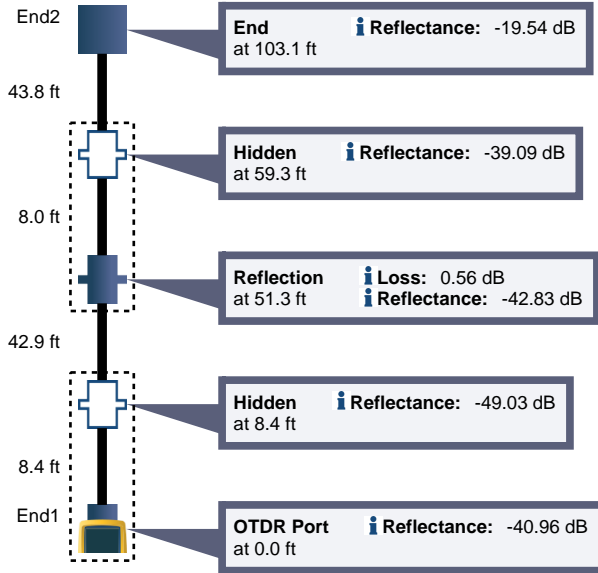

---

Cable ID	Summary	Test Limit	Length	Headroom	Date / Time
161	N/A	Document only	103 ft	N/A	01/01/1970 01:04 AM

Total Length:	103 ft
Number of Reports:	1
Number of Passing Reports:	0
Number of Failing Reports:	0
Number of Warning Reports:	0
Documentation Only:	1

**Cable ID: 161**

Date / Time: 01/01/1970 01:04:52 AM      n = 1.4820 (850 nm)  
Cable Type: OM4 Multimode 50              n = 1.4790 (1300 nm)  
Backscatter Coefficient: -68.0dB (850 nm)      Backscatter Coefficient: -75.8dB (1300 nm)

**Test Summary: N/A**

Modal Bandwidth: 4700MHz-km (850 nm)  
Modal Bandwidth: 500MHz-km (1300 nm)

**OTDR End1 EventMap**

Fiber Length: 103.1 ft  
Overall Loss: ---

**Cable ID: 161**

Date / Time: 01/01/1970 01:04:52 AM n = 1.4820 (850 nm)  
 Cable Type: OM4 Multimode 50 n = 1.4790 (1300 nm)  
 Backscatter Coefficient: -68.0dB (850 nm) Backscatter Coefficient: -75.8dB (1300 nm)

**Test Summary: N/A**

Modal Bandwidth: 4700MHz-km (850 nm)  
 Modal Bandwidth: 500MHz-km (1300 nm)

**OTDR End1**

Test Limit: Document only

Limits Version: 2.3  
 Date / Time: 01/01/1970 01:04:52 AM  
 Operator: SA0 JOSE  
 Tester: OptiFiber Pro (2441794 V2.3 Build 2)  
 Module: OFP-QUAD (2632002)  
 Calibration Date: 12/19/2013