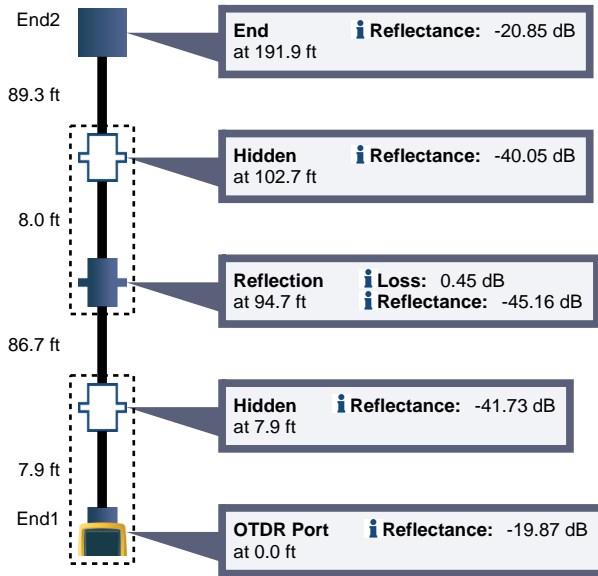


Cable ID	Summary	Test Limit	Length	Headroom	Date / Time
151	N/A	Document only	192 ft	N/A	01/01/1970 12:43 AM

Total Length:	192 ft
Number of Reports:	1
Number of Passing Reports:	0
Number of Failing Reports:	0
Number of Warning Reports:	0
Documentation Only:	1

Test Summary: N/A

Modal Bandwidth: 4700MHz-km (850 nm)
 Modal Bandwidth: 500MHz-km (1300 nm)

OTDR End1 EventMap

Fiber Length: 191.9 ft
 Overall Loss: ---

Cable ID: 151

Date / Time: 01/01/1970 12:43:18 AM n = 1.4820 (850 nm)
 Cable Type: OM4 Multimode 50 n = 1.4790 (1300 nm)
 Backscatter Coefficient: -68.0dB (850 nm) Backscatter Coefficient: -75.8dB (1300 nm)

Test Summary: N/A

Modal Bandwidth: 4700MHz-km (850 nm)
 Modal Bandwidth: 500MHz-km (1300 nm)

OTDR End1

Test Limit: Document only
 Limits Version: 2.3
 Date / Time: 01/01/1970 12:43:18 AM
 Operator: SA0 JOSE
 Tester: OptiFiber Pro (2441794 V2.3 Build 2)
 Module: OFP-QUAD (2632002)
 Calibration Date: 12/19/2013