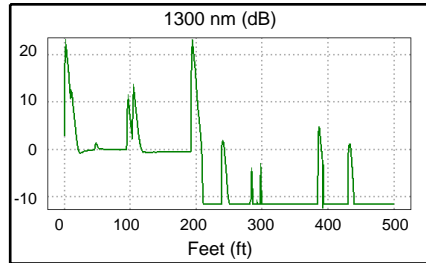

Cable ID: 151

Date / Time: 01/01/1970 12:43:18 AM n = 1.4820 (850 nm)
 Cable Type: OM4 Multimode 50 n = 1.4790 (1300 nm)
 Backscatter Coefficient: -68.0dB (850 nm) Backscatter Coefficient: -75.8dB (1300 nm)

Test Summary: N/A

Modal Bandwidth: 4700MHz-km (850 nm)
 Modal Bandwidth: 500MHz-km (1300 nm)

OTDR End1 EventMap

Fiber Length: 191.9 ft
 Overall Loss: ---

Cable ID: 151

Date / Time: 01/01/1970 12:43:18 AM n = 1.4820 (850 nm)
 Cable Type: OM4 Multimode 50 n = 1.4790 (1300 nm)
 Backscatter Coefficient: -68.0dB (850 nm) Backscatter Coefficient: -75.8dB (1300 nm)

Test Summary: N/A

Modal Bandwidth: 4700MHz-km (850 nm)
 Modal Bandwidth: 500MHz-km (1300 nm)

OTDR End1

Test Limit: Document only
 Limits Version: 2.3
 Date / Time: 01/01/1970 12:43:18 AM
 Operator: SA0 JOSE
 Tester: OptiFiber Pro (2441794 V2.3 Build 2)
 Module: OFP-QUAD (2632002)
 Calibration Date: 12/19/2013

No Launch Compensation

Overall Results	1300 nm	Limit
Overall Length (ft)	191.9	
Overall Loss (dB)	---	
ORL (dB)	20.48	

Settings (Auto OTDR) 1300 nm
 Auto OTDR
 Range (Auto) 501 ft
 Resolution (Auto) 0.1 ft
 Pulse Width (Auto) 3 ns
 Averaging Time (Auto) 2 s
 Loss Threshold (Auto) 0.10 dB
 End Threshold (Auto) 0.00 dB