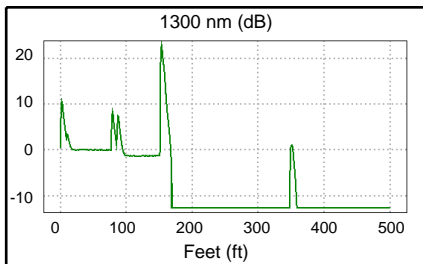

Cable ID: 147

Date / Time: 01/01/1970 12:33:39 AM n = 1.4820 (850 nm)
Cable Type: OM4 Multimode 50 n = 1.4790 (1300 nm)
Backscatter Coefficient: -68.0dB (850 nm) Backscatter Coefficient: -75.8dB (1300 nm)

Test Summary: N/A

Modal Bandwidth: 4700MHz-km (850 nm)
Modal Bandwidth: 500MHz-km (1300 nm)

OTDR End1 EventMap

Fiber Length: 151.1 ft
Overall Loss: ---

Cable ID: 147

Date / Time: 01/01/1970 12:33:39 AM n = 1.4820 (850 nm)
 Cable Type: OM4 Multimode 50 n = 1.4790 (1300 nm)
 Backscatter Coefficient: -68.0dB (850 nm) Backscatter Coefficient: -75.8dB (1300 nm)

Test Summary: N/A

Modal Bandwidth: 4700MHz-km (850 nm)
 Modal Bandwidth: 500MHz-km (1300 nm)

OTDR End1

Test Limit: Document only

Limits Version: 2.3
 Date / Time: 01/01/1970 12:33:39 AM
 Operator: SA0 JOSE
 Tester: OptiFiber Pro (2441794 V2.3 Build 2)
 Module: OFP-QUAD (2632002)
 Calibration Date: 12/19/2013

No Launch Compensation

Overall Results	1300 nm	Limit
Overall Length (ft)	151.1	
Overall Loss (dB)	---	
ORL (dB)	40.23	

Settings (Auto OTDR) 1300 nm
 Auto OTDR
 Range (Auto) 501 ft
 Resolution (Auto) 0.1 ft
 Pulse Width (Auto) 3 ns
 Averaging Time (Auto) 3 s
 Loss Threshold (Auto) 0.10 dB
 End Threshold (Auto) 0.00 dB