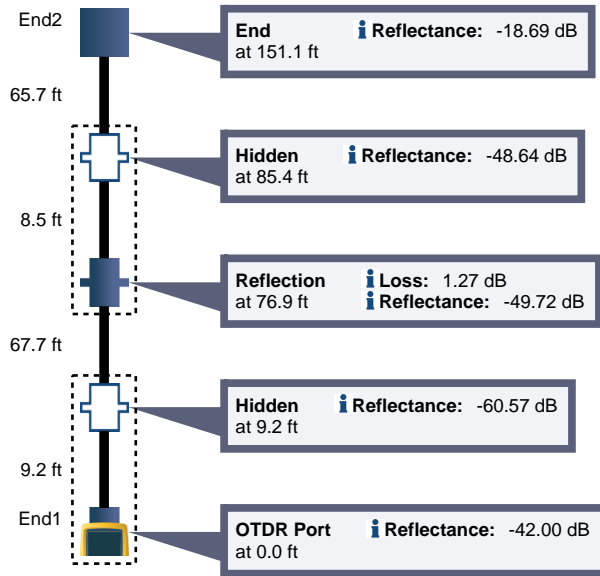


Cable ID	Summary	Test Limit	Length	Headroom	Date / Time
147	N/A	Document only	151 ft	N/A	01/01/1970 12:33 AM

Total Length:	151 ft
Number of Reports:	1
Number of Passing Reports:	0
Number of Failing Reports:	0
Number of Warning Reports:	0
Documentation Only:	1

Cable ID: 147

Date / Time: 01/01/1970 12:33:39 AM n = 1.4820 (850 nm)
Cable Type: OM4 Multimode 50 n = 1.4790 (1300 nm)
Backscatter Coefficient: -68.0dB (850 nm) Backscatter Coefficient: -75.8dB (1300 nm)

Test Summary: N/A

Modal Bandwidth: 4700MHz-km (850 nm)
Modal Bandwidth: 500MHz-km (1300 nm)

OTDR End1 EventMap

Fiber Length: 151.1 ft
Overall Loss: ---

Cable ID: 147

Date / Time: 01/01/1970 12:33:39 AM n = 1.4820 (850 nm)
 Cable Type: OM4 Multimode 50 n = 1.4790 (1300 nm)
 Backscatter Coefficient: -68.0dB (850 nm) Backscatter Coefficient: -75.8dB (1300 nm)

Test Summary: N/A

Modal Bandwidth: 4700MHz-km (850 nm)
 Modal Bandwidth: 500MHz-km (1300 nm)

OTDR End1

Test Limit: Document only

Limits Version: 2.3
 Date / Time: 01/01/1970 12:33:39 AM
 Operator: SA0 JOSE
 Tester: OptiFiber Pro (2441794 V2.3 Build 2)
 Module: OFP-QUAD (2632002)
 Calibration Date: 12/19/2013